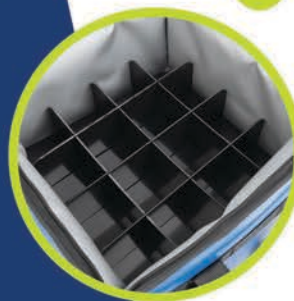

Fuel Your Students
with Nutritious
On-the-Go Options!

Super School Meals Equipment!

The Grab and Go Food Cart

Use this to transport food from the cafeteria to anywhere in your school!

Includes:

- Mobile Food Cart with 4 shelves and signage - 36"L x 18"W x 69"H
- 2 Cambro boxes (black) for food storage
- 4 colorful food totes that stack on cart
- Color strips and sign holder for each shelf
- Travel cart with 2 vinyl insulated bags and dividers - 13"L x 18"W x 39"H

*If 36" carts are not available, you will receive 48" carts.

GENYOUTH™

NDC
NATIONAL DAIRY COUNCIL

FUEL UP

A PROGRAM OF

Play60

THE NFL MOVEMENT FOR AN ACTIVE GENERATION

HUBERT™